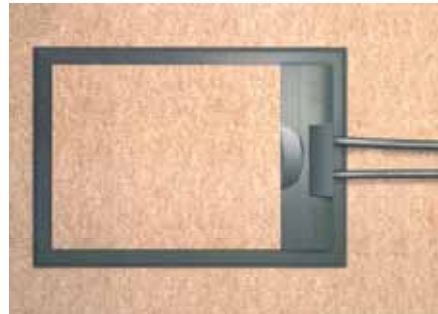

ADVANTAGES

- Boxes 2,4,6,8 mechanism 45x45 capacity.
- Protection base with adjustable depth and pre-punched entrances for corrugated or rigid pipes 18 and 30mm diameter.
- Cover with locking system and cable output. To open the cover, lift the clip and pull.
- Minimum false floor height 75mm.
- Thermoplastic materials, fireproof, halogen-free, which prevent flames from spreading and guarantee low toxic smoke.